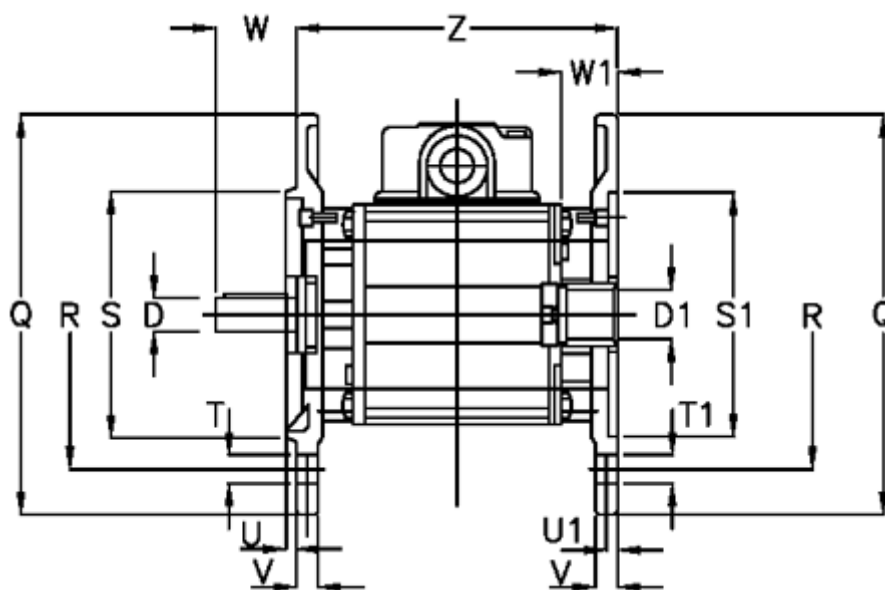

Article number: 4580706324

Description: Brake-Clutch combination
NFF 07-63-EH-B5

Measures

D = 11	U = 3.0
D1 = 11	U1 = 3.5
Q = 140	V = 10
R = 115	W = 23
S = 95	W1 = 24
S1 = 95	Z = 137
T = 9	
T1 = M8	